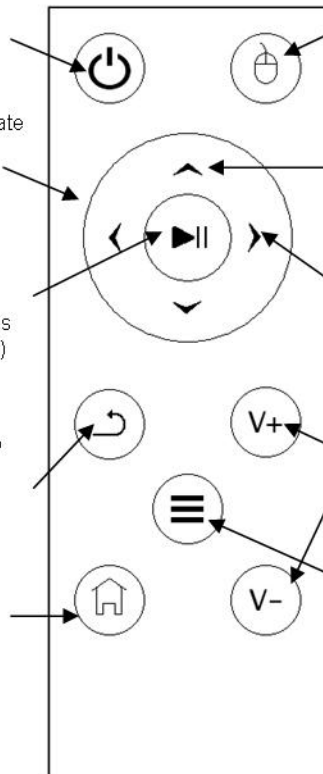

**POWER**— Power on/off the media unit

**NAVIGATION**— Use to navigate UP/DOWN LEFT & RIGHT within menus. Press PLAY/PAUSE to select choice.

**PLAY/PAUSE/SELECT**— Press to play or pause an ON DEMAND Video Stream. (Does not work with live TV streams.) Also used to select choice.

**RETURN/STOP**— Press to go back ONE menu level. Also acts a STOP button to stop current video or Live TV Channel

**HOME**— Press to return to XBMC from any android app

**POINTER** — Toggle a pointer ON/OFF to aid navigation

**UP/DOWN ARROW**— Press to skip forward or backward 10 Mins whilst playing ON DEMAND video.

**LEFT/RIGHT ARROW**— Use to skip backward or forward 30 secs during ON DEMAND video

**VOLUME**— Press to increase/decrease volume. Works in conjunction with TV remote

**MENU**— Press to access CONTEXT Menu for channels and media items or to access playback screen during a video or Live TV channel