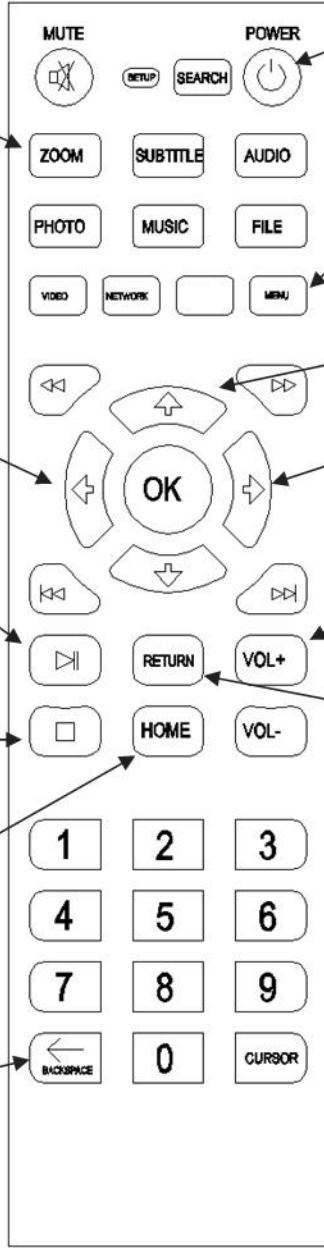

ZOOM— Use to change aspect ratio of picture

NAVIGATION— Use to navigate UP/DOWN LEFT & RIGHT within menus. Press OK to select choice.

PLAY/PAUSE— Press to play or pause an ON DEMAND Video Stream. (Does not work with live TV streams.)

STOP— Press to stop current live TV or on-demand video and return to menu

HOME— Press to return to start HOME screen

BACKSPACE— Press to delete character when typing a search

POWER— Power on/off to the media unit

MENU— Press to access CONTEXT Menu for channels and media items

UP ARROW— Press to skip forward 10 Mins whilst playing ON DEMAND video.

RIGHT ARROW— Use to skip forward 30 secs during ON DEMAND video

VOLUME— Press to increase/decrease volume. Works in conjunction with TV remote

RETURN— Press to go back ONE menu level.